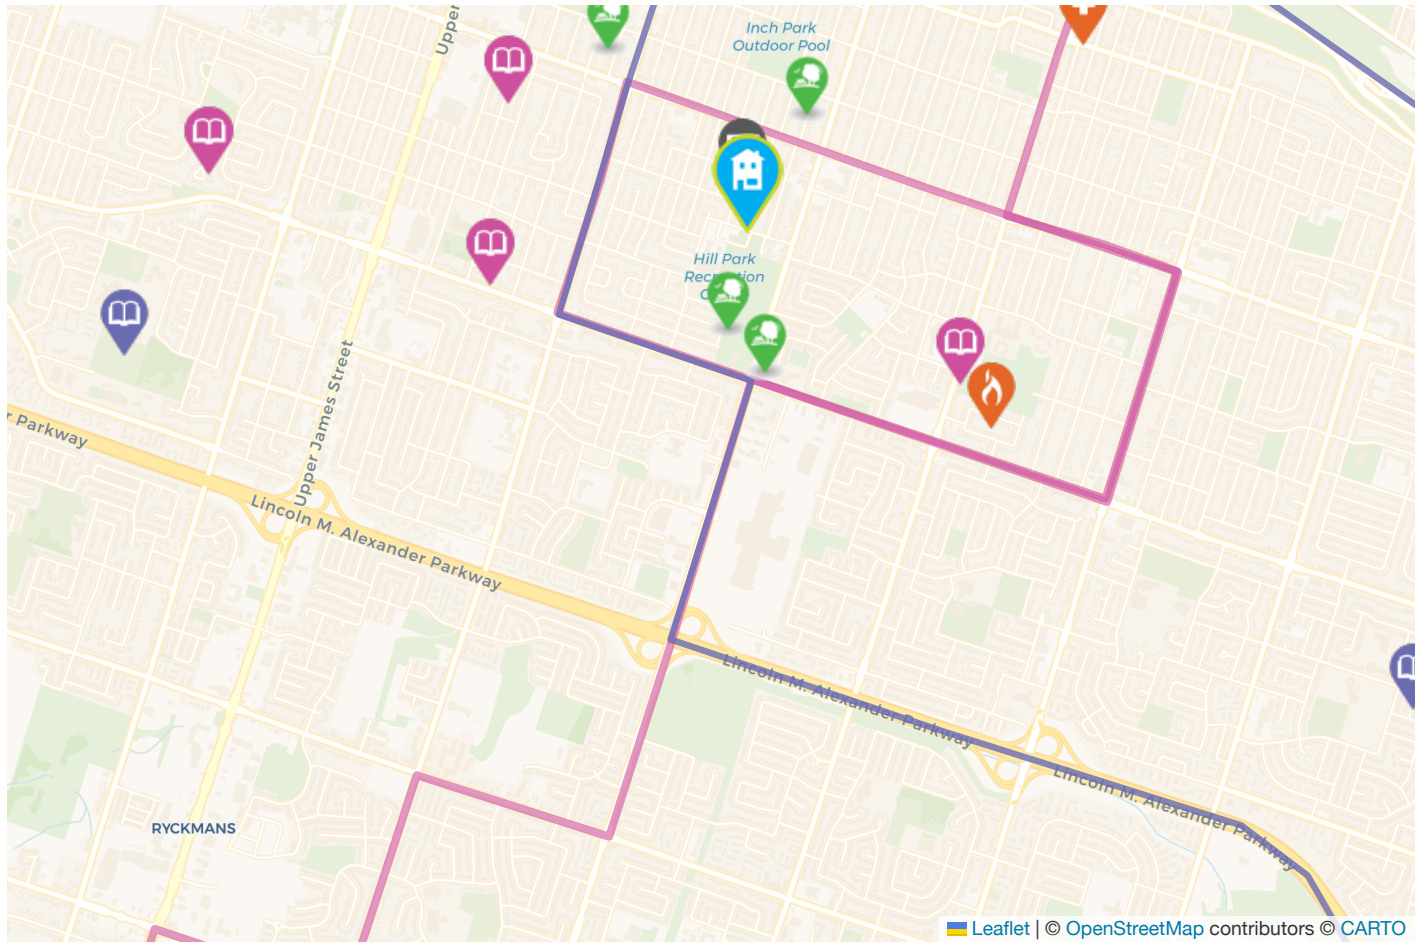

The nearest rail transit stop is Hamilton GO Centre

2.27 KM away

<https://www.gotransit.com/en/stations-stops-parking/find-a-station-or-stop/results?stationCode=HA>

The nearest street-level transit stop is Fennell At East 15th

Hamilton Health Sciences - The Juravinski Hospital

The Juravinski Hospital began as the Mount Hamilton Hospital in 1917, serving the veterans of the first war. Through the years, the Juravinski Hospital has become an integral part of the mountain community as the region's centre of excellence for cancer and orthopedic care and a full service general hospital. The Juravinski Hospital provides acute inpatient and palliative care, diagnostic services and an educational environment to support the needs of cancer patients and the Juravinski Cancer Centre. The Juravinski Hospital's highly regarded Orthopedic program combines health care and research to offer patients a range of services dedicated to helping them prepare for and recover from joint replacement surgery.

The nearest fire station is Hamilton Fire Station 4

1.47 KM away

Address 729 Upper Sherman Avenue, Hamilton, ON L8V

<https://www.hamilton.ca/emergency-services/fire>

The nearest police facility is Central Station

2.55 KM away

Address 155 King William St, Hamilton, ON L8R 1A7, Canada

<https://hamiltonpolice.on.ca/>

- Elementary Schools
- Middle Schools
- High Schools
- Transit
- Safety
- Elementary Attendance Zone
- Middle Attendance Zone
- High Attendance Zone
- Parks