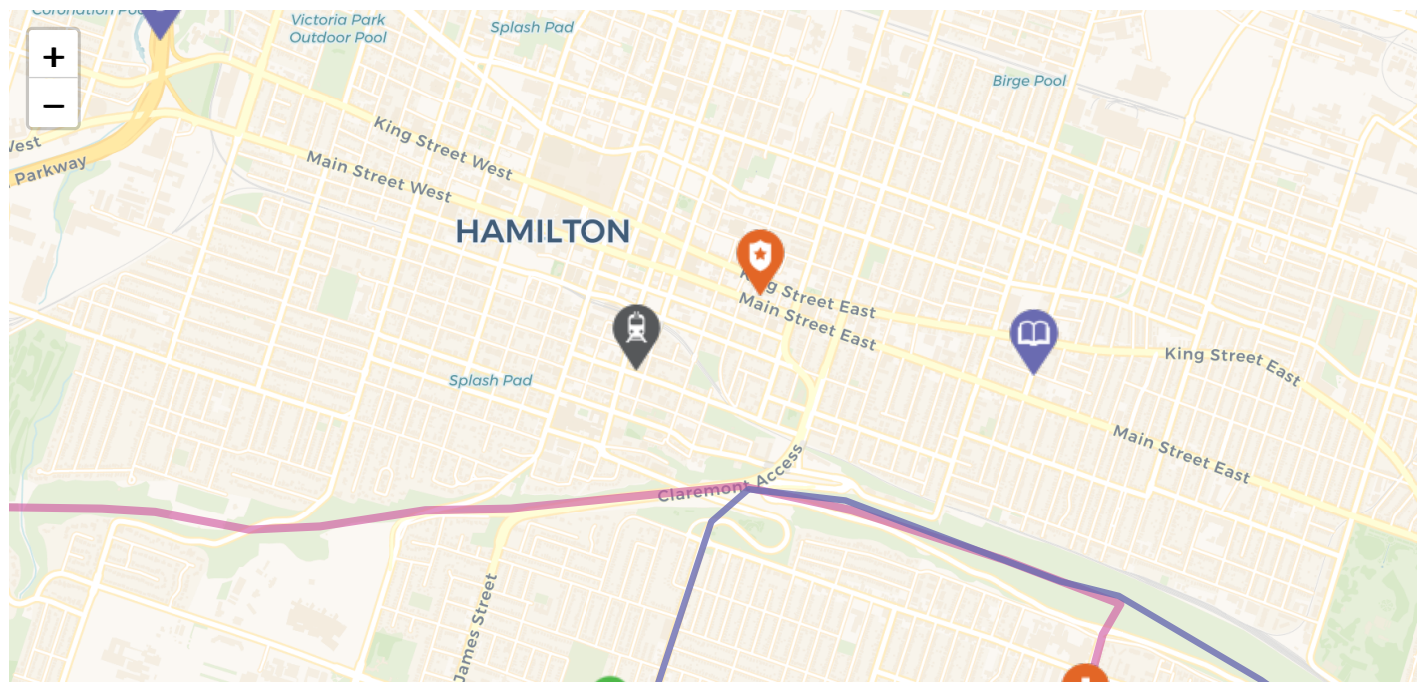

The nearest rail transit stop is Hamilton GO Centre

2.27 KM away

<https://www.gotransit.com/en/stations-stops-parking/find-a-station-or-stop/results?stationCode=HA>

The nearest street-level transit stop is Fennell At East 15th

The nearest fire station is Hamilton Fire Station 4

1.47 KM away

Address 729 Upper Sherman Avenue, Hamilton, ON L8V

<https://www.hamilton.ca/emergency-services/fire>

The nearest police facility is Central Station

2.55 KM away

Address 155 King William St, Hamilton, ON L8R 1A7, Canada

<https://hamiltonpolice.on.ca/>

- Elementary Schools
- Middle Schools
- High Schools
- Transit
- Safety
- Elementary Attendance Zone
- Middle Attendance Zone
- High Attendance Zone
- Parks